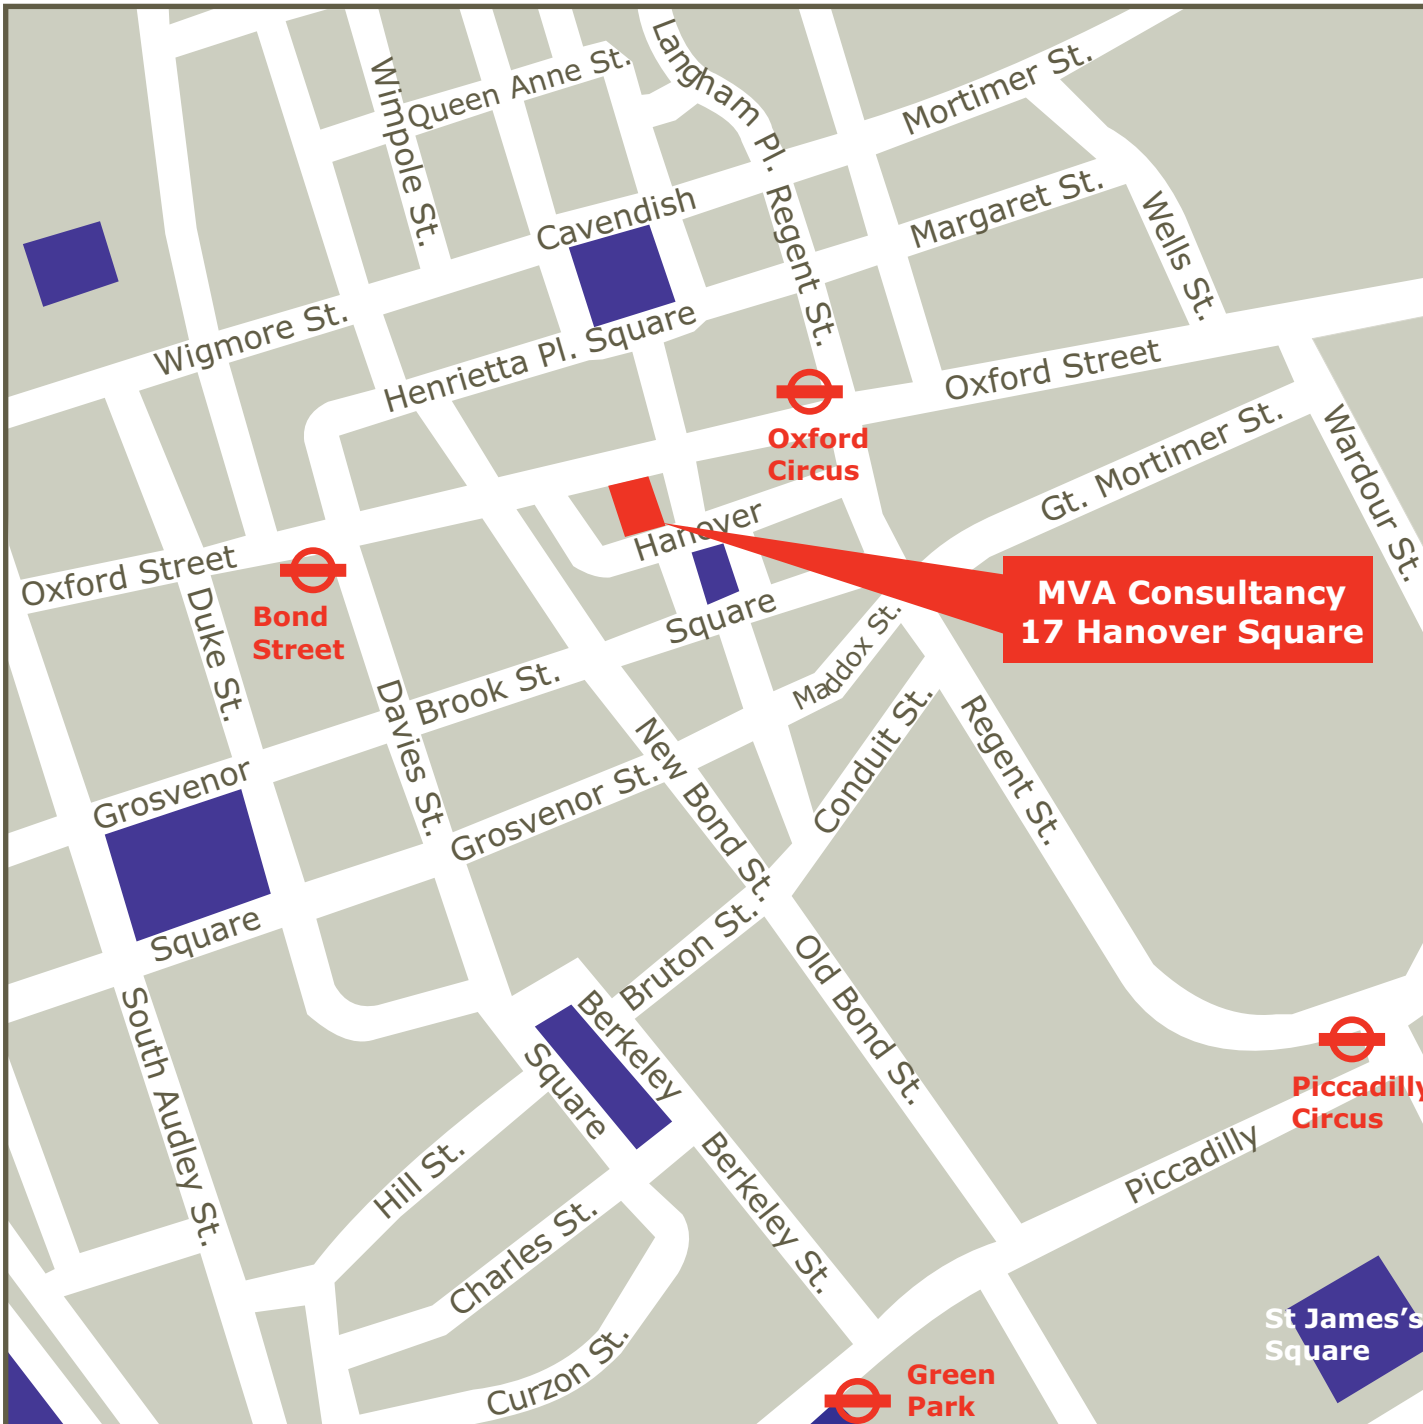

MVA Consultancy London

MVA Consultancy's London location is on the second floor of 17 Hanover Square.

Hanover Square is located just off Oxford Street in Central London. It is easily accessible from both Oxford Circus (3 minute walk) and Bond Street (6 minute walk) tube stations. Many high frequency bus services run along Oxford Street and surrounding roads.

Heathrow, Gatwick and Stansted airports are accessible via underground and rail.

There are no MVA car parking spaces available. Public car parking in the area costs £33 a day on a meter or up to £60 in car parks and there is a £10 daily charge for the Congestion Charging Scheme to consider.