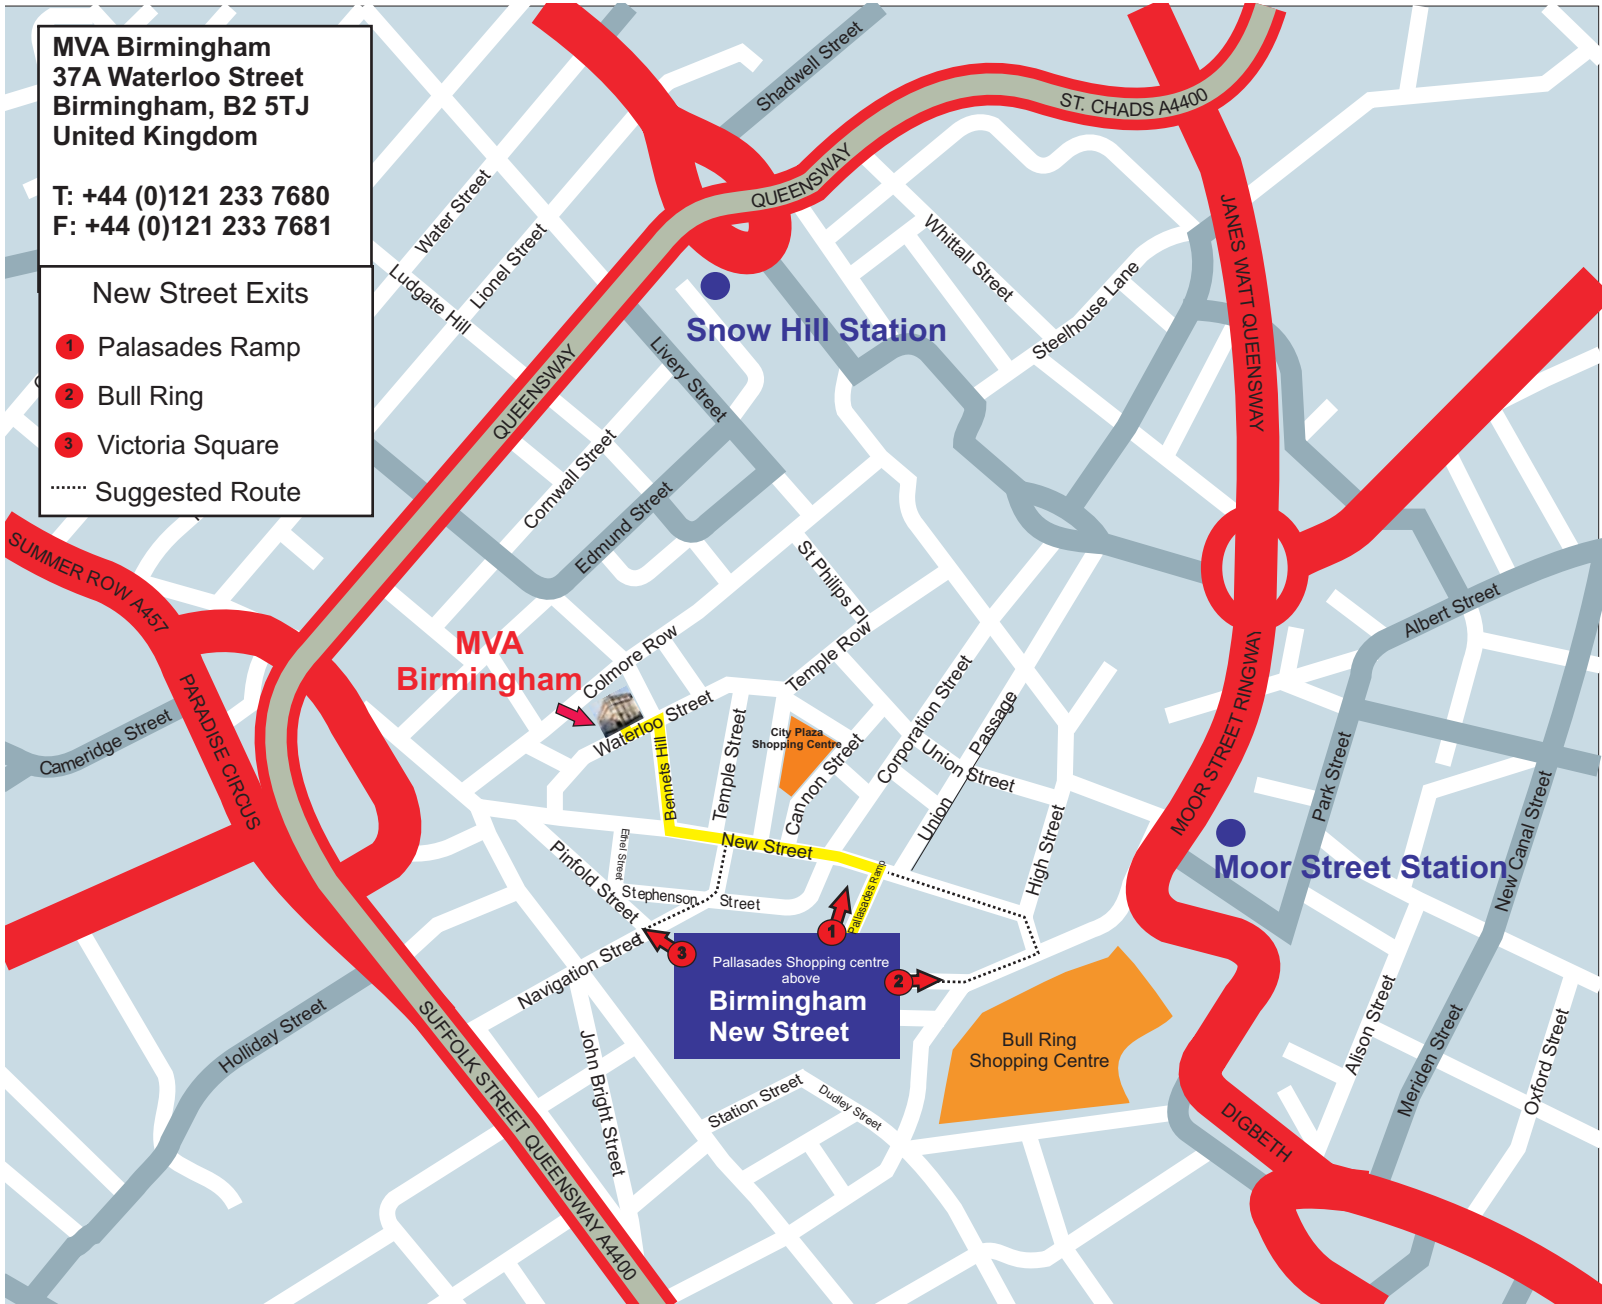

## **Directions to MVA Birmingham location:**

#### **From Birmingham New Street through the Palasades:**

1. Exit via escalator from main concourse and turn left, walk through the shopping centre past Footlocker and down the ramp to the pedestrianised New Street. You will be walking past a glass Tourist Information building.
2. Turn left and take the 5<sup>th</sup> street on the right (opposite Bella Pasta) at Bennets Hill. At the first cross roads turn left onto Waterloo Street.
3. Our location is on the right (starred), on the 2<sup>nd</sup> floor of 37a Waterloo Street, please ring doorbell for access.

#### **From Birmingham New towards Bull Ring Shopping Centre**

1. Exit station barriers and turn left,
2. Walk past the escalator passing WH Smiths and other shops till you come to some double doors.
3. You should follow the path until you see pedestrian lights in front of you turn left at the bus stops on Saint Martin's Queens Way.
4. Take the stairs passing the Tourist Centre towards the Bull Ring's main entrances.
- 5 Turn left at the rotunda and walk down the High Street until you come to a pedestrian crossing on Stephenson Street
- 6 walking past the Tourist Information building
5. **(Please follow EXIT 1, Step 2)**

#### **From Birmingham New Street towards Victoria Square**

1. Exit station by following signs towards the Victoria Square Exit.
2. Exit the concourse and cross Navigation Street at the pedestrian crossing
3. Continue up until you come to Ethel Street which will be on your right.
4. You will come to New Street turn left and head right at Barclays Bank and head down Bennets Hill.
5. At the first cross roads turn left onto Waterloo Street.
6. **(Please follow EXIT 1, Step 3)**