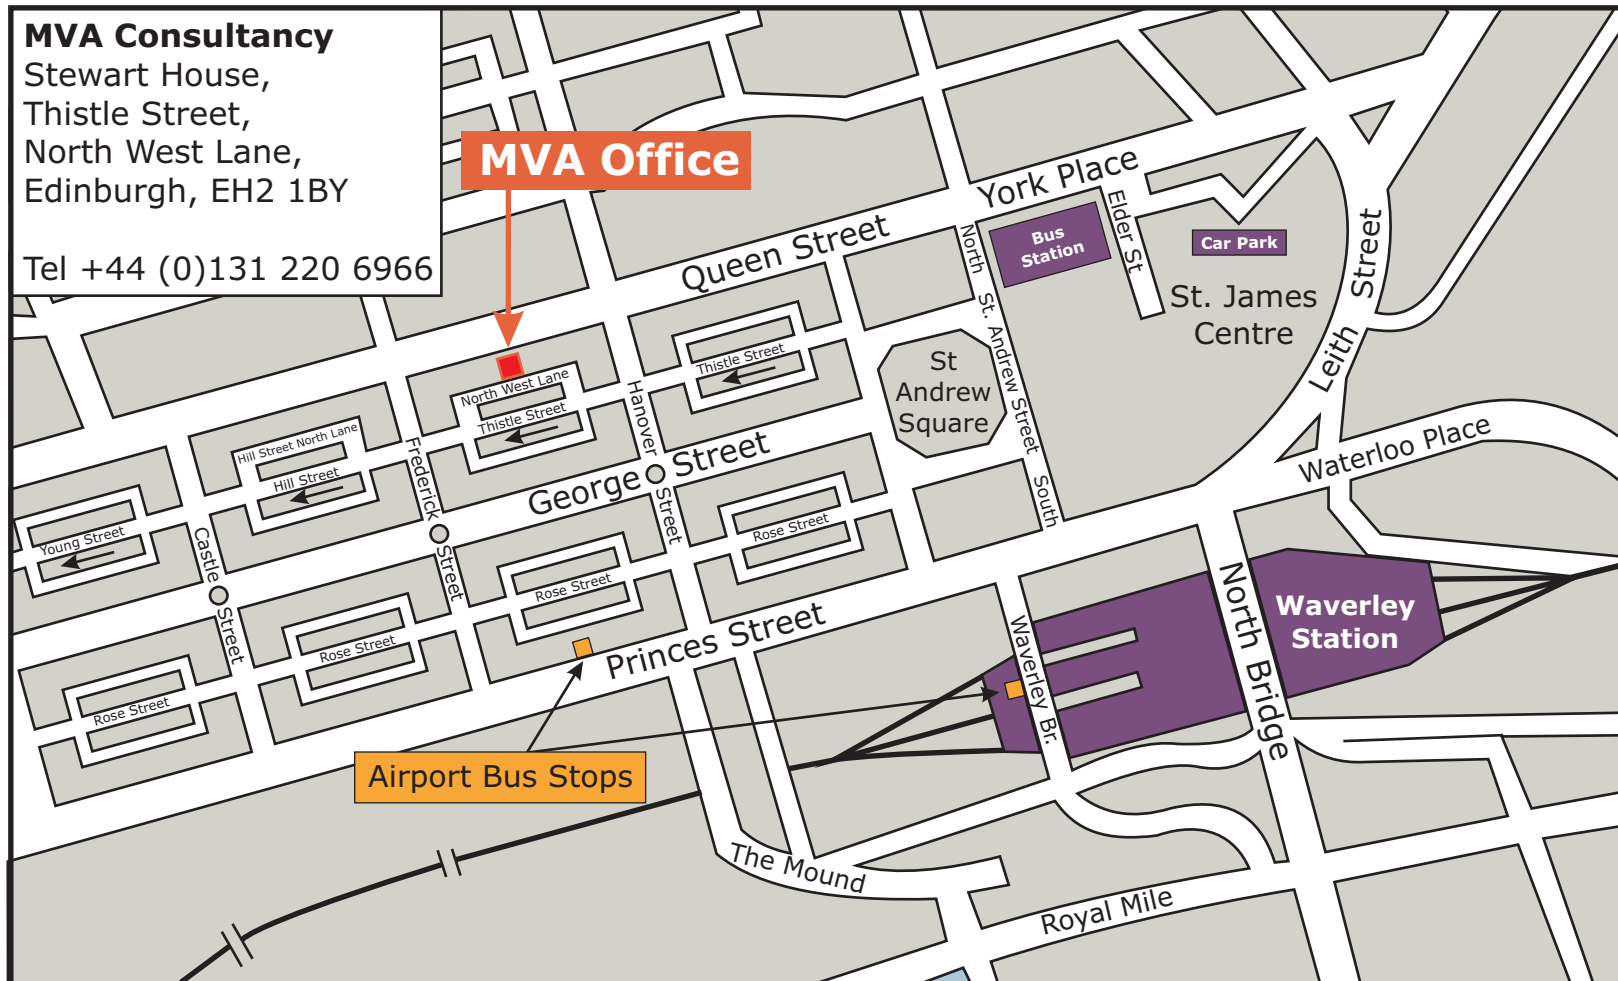

## MVA Consultancy Edinburgh Office

MVA Consultancy's Edinburgh Office is located in the centre of Edinburgh, a two minute walk from Princes Street.

Excellent city-centre bus services run along Princes Street and also serve the bus station which is a five minute walk away from the office. Waverley railway station is a 12 minute walk away and the airport bus link to Edinburgh Airport is a 10 minute walk away (7.5 minute service frequency, 25 minute journey).

There is one dedicated MVA car parking space, some distance from the office (>200m). Visitors must book the space in advance.

Public parking is available about 10 minutes walk from the office and costs around £13 a day. There is no dedicated bicycle parking.