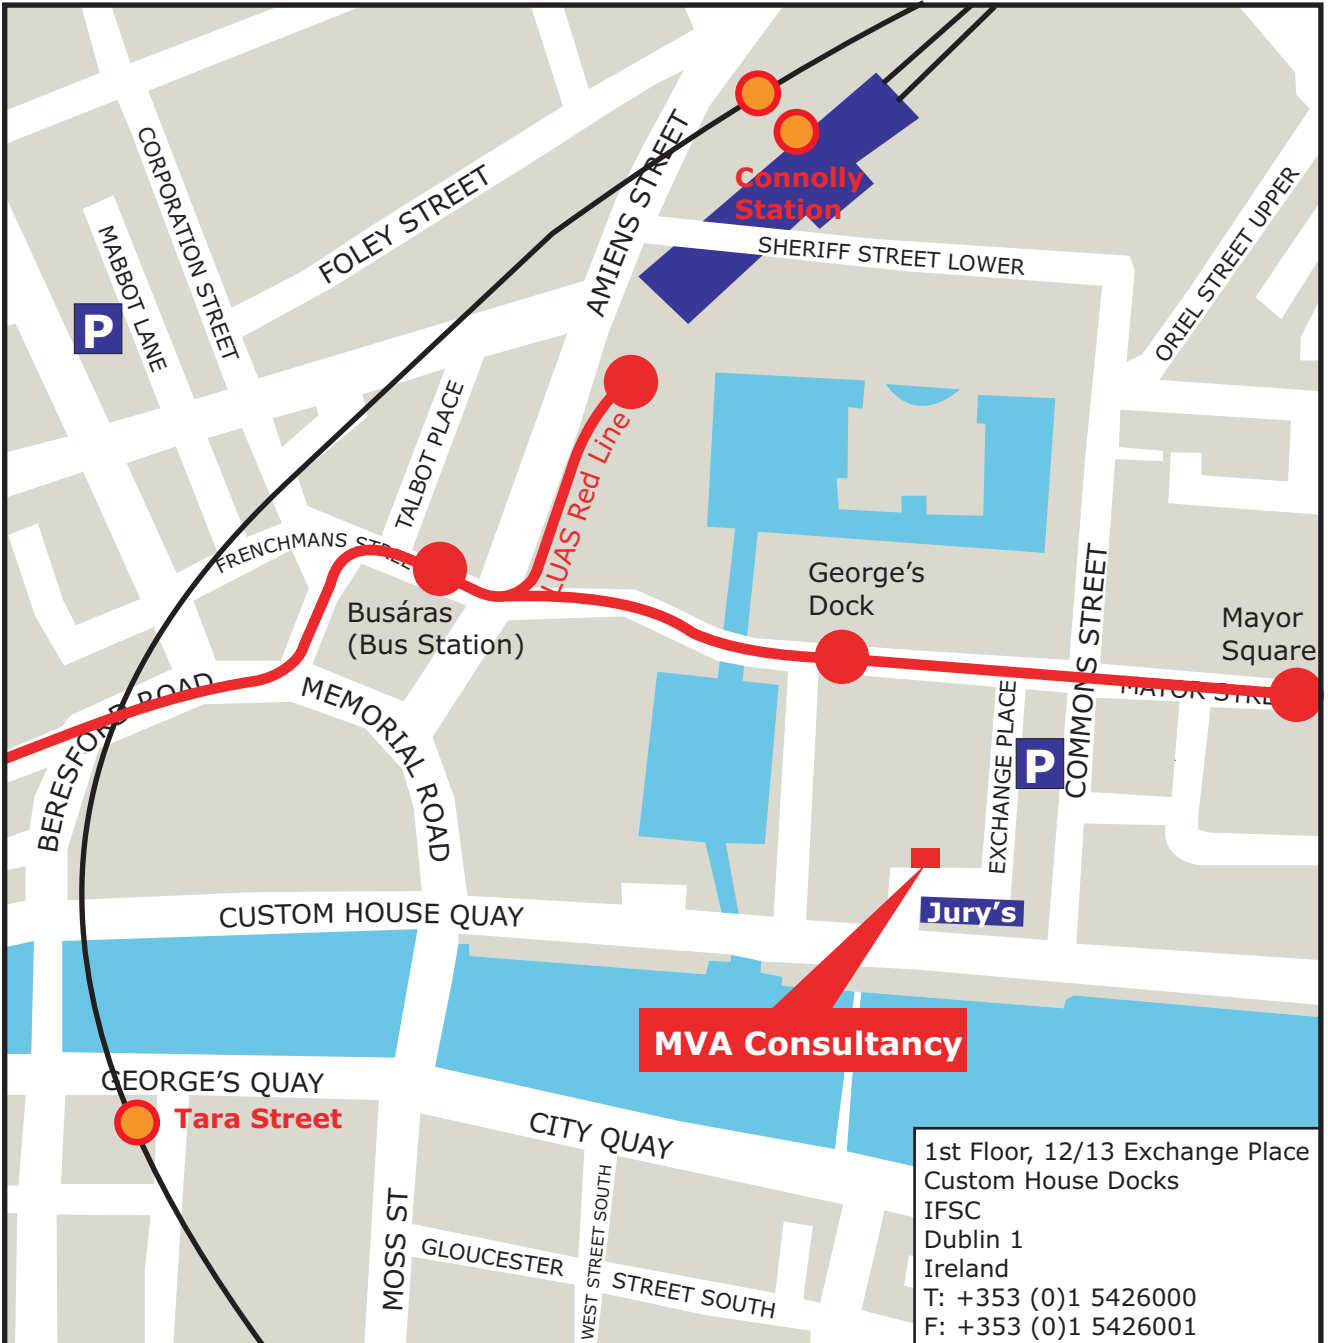

MVA Consultancy Dublin

MVA Consultancy's Dublin location is easily accessible by public transport:

From the Airport The 747 Express Bus Route operates between Dublin Airport and Busáras (Central Bus Station). Buses depart frequently throughout the day at 10 to 15 minute intervals (generally half hourly outside business hours). Our location is a short walk from the last stop at Busáras (see map).

By Rail and Dart The location is a short distance from Connolly station. There are frequent suburban rail services on the Dart and Dublin Commuter lines. The Belfast Enterprise operates to Connolly Station.

By Tram The Luas Red Line runs to Connolly. Alight at George's Dock and the office is a short walk away (see map). The Red Line serves Heuston Station which links to the national rail network.

By Bus Bus Éireann's main bus station is a short walk away at Busáras providing access to national and regional bus services. Dublin Bus operates an extensive service within the city centre and most city routes are within walking distance of the office. Further route and timetable information is available at www.dublinbus.ie