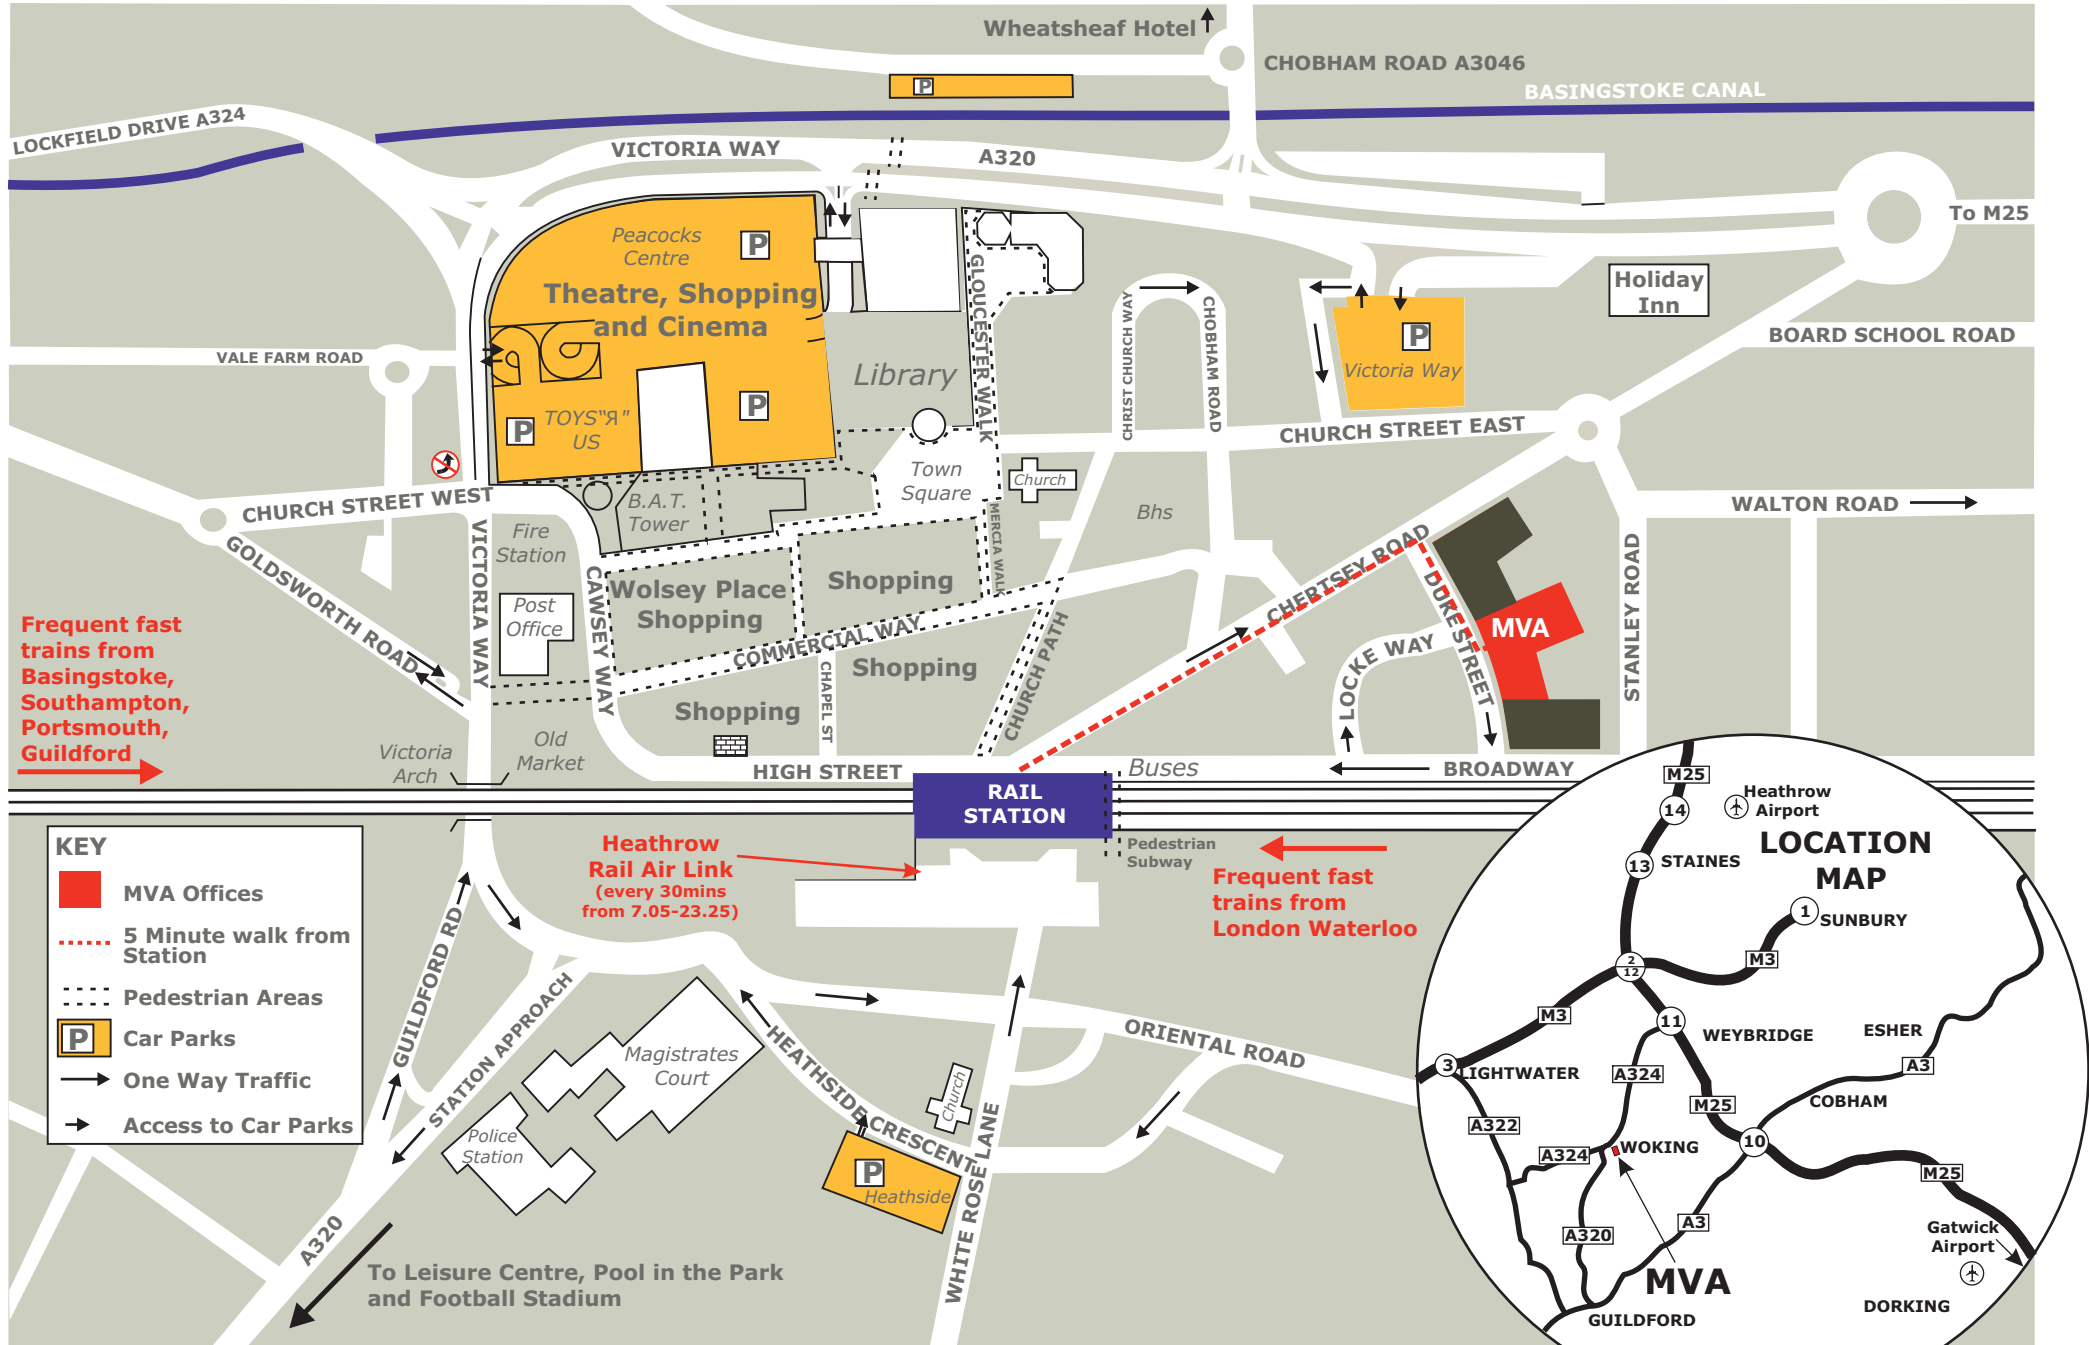

MVA Consultancy Woking Office

MVA Consultancy, First Floor, Dukes Court, Duke Street, Woking, Surrey GU21 5BH

MVA Consultancy's Woking Office is located in the town centre.

The office is a five minute walk from the railway station. The town-centre bus stop is a two minute walk away and is served by two quality bus routes and several others with a generally poor service.

Heathrow Airport can be accessed via a rail-air coach link from the railway station and the link runs every half hour, taking approximately 40 minutes.

There is one visitor parking space at the front of the building. The Victoria Way car park is a short walk the charges are as follows: